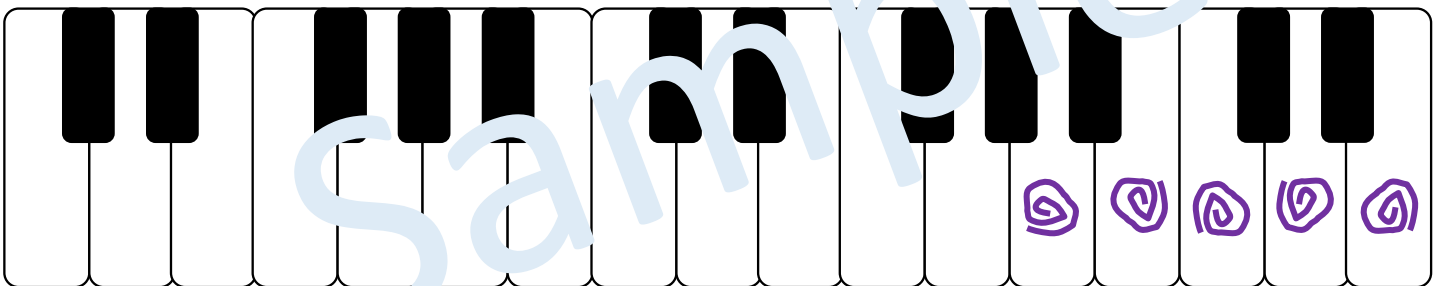

The Great Detective Song

Create a fun and mysterious detective song with the A minor scale. The left hand uses the top part of the scale and the diagram below shows which keys to use.

Left hand plays these keys in descending order:
Play in a slow, steady rhythm.

Left hand plays these keys in descending order.

After your left hand is comfortable playing, add in the right hand. Improvise using any key from the A minor scale.

Right hand improvises, using these keys in any order.