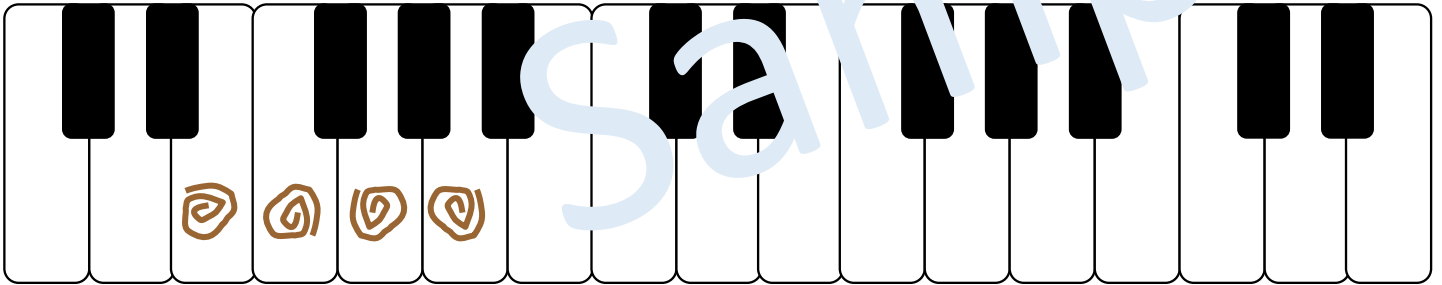

The Great Detective Song

Create a fun and mysterious detective song with the A minor scale. The left hand uses the top part of the scale and the diagram below shows which keys to use.

Left hand plays these keys in descending order:
Play in a slow, steady rhythm.

Left hand plays these keys in descending order.

After your left hand is comfortable playing, add in the right hand. Improvise using any key from the A minor scale.

Right hand improvises, using these keys in any order.